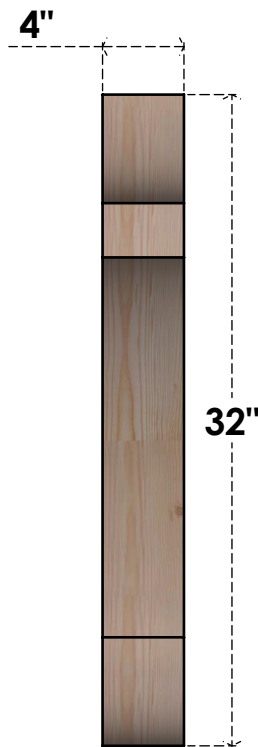

BRC04X32X32OLY00RDF

4"W X 32"D X 32"H OLYMPIC ROUGH SAWN BRACE, DOUGLAS FIR

SIDE

FRONT

EKENA MILLWORK
 2300 WEST MAIN ST.
 CLARKSVILLE, TX 75426
 TOLL FREE: 866-607-0453
 WWW.EKENAMILLWORK.COM

NOTES

1. INSTALLATION TO BE COMPLETED IN ACCORDANCE WITH MANUFACTURER'S SPECIFICATIONS.
2. DRAWING MAY NOT BE TO SCALE
3. THIS DRAWING IS INTENDED FOR DESIGN AND PLANNING PURPOSES ONLY.
4. ALL INFORMATION CONTAINED HEREIN WAS CURRENT AT THE TIME OF DEVELOPMENT BUT MUST BE REVIEWED AND APPROVED BY THE PRODUCT MANUFACTURER TO BE CONSIDERED ACCURATE.
5. PRODUCTS ARE NOT KILN DRIED. THIS ITEM IS UNIQUE AND WILL CONTAIN THE NATURAL VARIATIONS THAT THE WOOD SPECIES OFFERS. THIS MAY RESULT IN VARIATIONS UP TO 1/4"