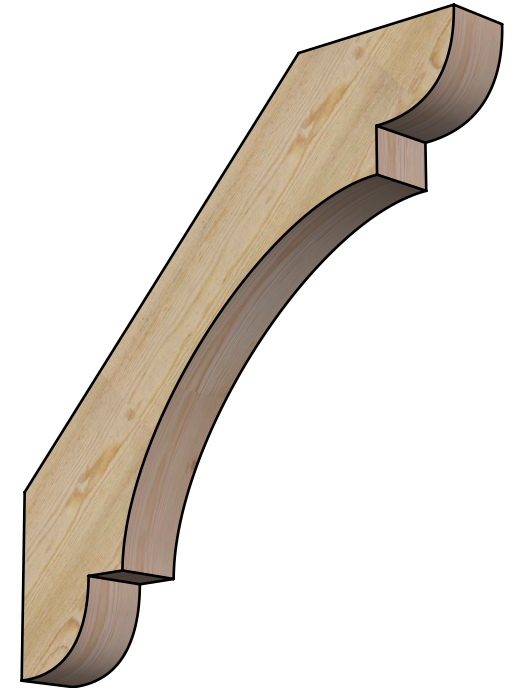

BRC04X32X32OLY00RDF

4"W X 32"D X 32"H OLYMPIC ROUGH SAWN BRACE, DOUGLAS FIR

SIDE

FRONT

EKENA MILLWORK
 2300 WEST MAIN ST.
 CLARKSVILLE, TX 75426
 TOLL FREE: 866-607-0453
 WWW.EKENAMILLWORK.COM

NOTES

1. INSTALLATION TO BE COMPLETED IN ACCORDANCE WITH MANUFACTURER'S SPECIFICATIONS.
2. DRAWING MAY NOT BE TO SCALE
3. THIS DRAWING IS INTENDED FOR DESIGN AND PLANNING PURPOSES ONLY.
4. ALL INFORMATION CONTAINED HEREIN WAS CURRENT AT THE TIME OF DEVELOPMENT BUT MUST BE REVIEWED AND APPROVED BY THE PRODUCT MANUFACTURER TO BE CONSIDERED ACCURATE.
5. PRODUCTS ARE NOT KILN DRIED. THIS ITEM IS UNIQUE AND WILL CONTAIN THE NATURAL VARIATIONS THAT THE WOOD SPECIES OFFERS. THIS MAY RESULT IN VARIATIONS UP TO 1/4"