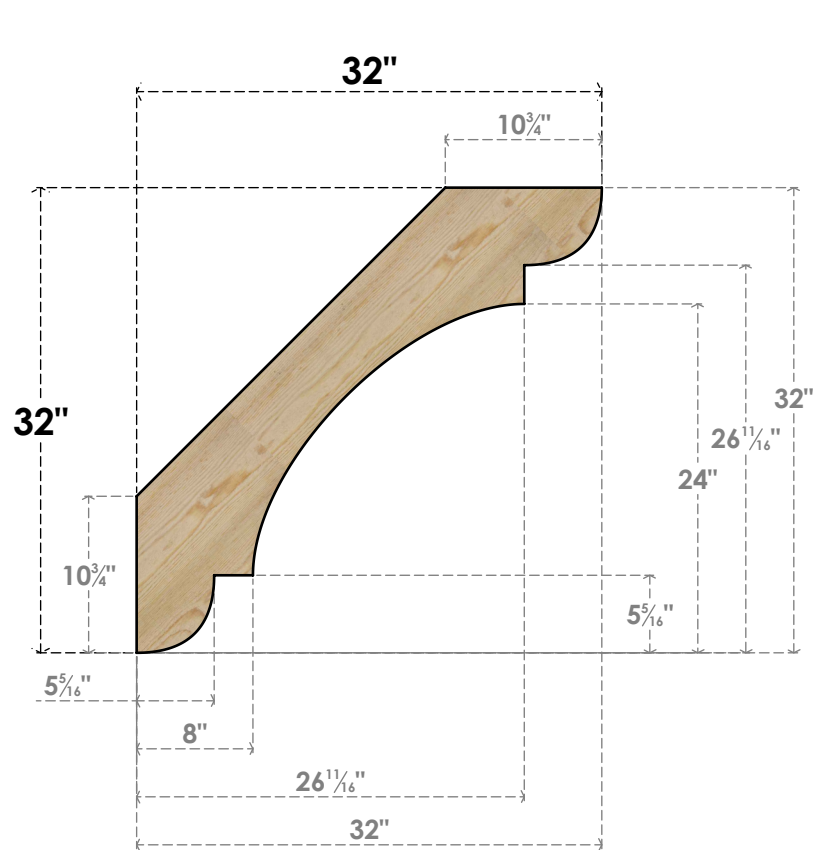

BRC04X32X32OLY00RDF

4"W X 32"D X 32"H OLYMPIC ROUGH SAWN BRACE, DOUGLAS FIR

SIDE

FRONT

EKENA MILLWORK
 2300 WEST MAIN ST.
 CLARKSVILLE, TX 75426
 TOLL FREE: 866-607-0453
 WWW.EKENAMILLWORK.COM

NOTES

1. INSTALLATION TO BE COMPLETED IN ACCORDANCE WITH MANUFACTURER'S SPECIFICATIONS.
2. DRAWING MAY NOT BE TO SCALE
3. THIS DRAWING IS INTENDED FOR DESIGN AND PLANNING PURPOSES ONLY.
4. ALL INFORMATION CONTAINED HEREIN WAS CURRENT AT THE TIME OF DEVELOPMENT BUT MUST BE REVIEWED AND APPROVED BY THE PRODUCT MANUFACTURER TO BE CONSIDERED ACCURATE.
5. PRODUCTS ARE NOT KILN DRIED. THIS ITEM IS UNIQUE AND WILL CONTAIN THE NATURAL VARIATIONS THAT THE WOOD SPECIES OFFERS. THIS MAY RESULT IN VARIATIONS UP TO 1/4"